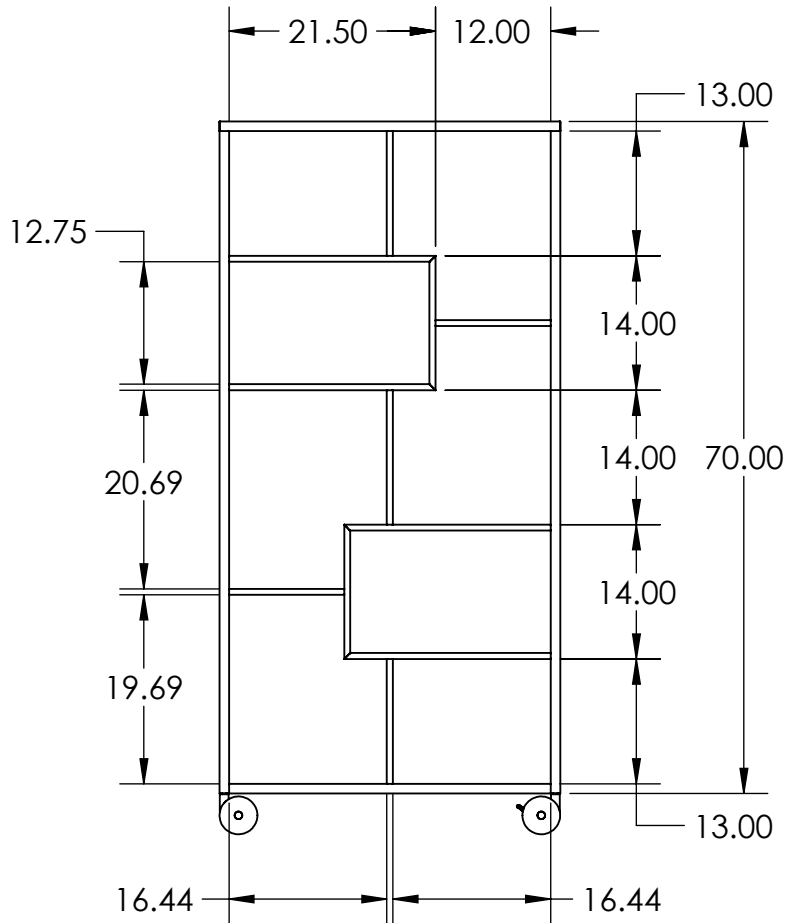

GLASS SHELVES

STAINLESS STEEL FRAME

4" TWIN WHEEL CASTERS

 j bar brand, llc
315 CEDAR ST. N.
CANNON FALLS, MN 55009

TITLE:

ETAGERE
ORIGINAL

SIZE
A

DWG. NO.
ET1000.SS

REV
A

SCALE: 1:20

SHEET 1 OF 1

DRAWING NO.

63171A08

PROPRIETARY AND CONFIDENTIAL

THE INFORMATION CONTAINED IN THIS DRAWING IS THE SOLE PROPERTY OF j bar brand, llc. ANY REPRODUCTION IN PART OR AS A WHOLE WITHOUT THE WRITTEN PERMISSION OF j bar brand, llc. IS PROHIBITED.