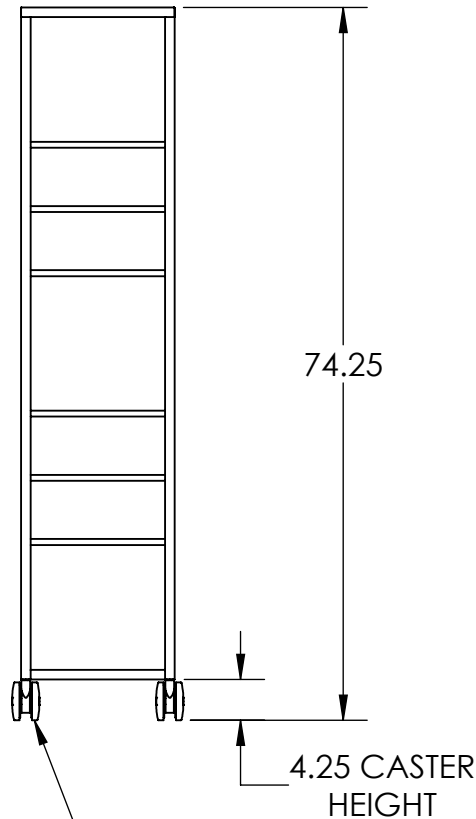

GLASS SHELVES

STAINLESS STEEL FRAME

4" TWIN WHEEL CASTERS

 j bar brand, llc
315 CEDAR ST. N.
CANNON FALLS, MN 55009

TITLE:

ETAGERE
ORIGINAL

SIZE
A

DWG. NO.
ET1000.SS

REV
A

SCALE: 1:20

SHEET 1 OF 1

DRAWING NO.

63171A08

PROPRIETARY AND CONFIDENTIAL

THE INFORMATION CONTAINED IN THIS DRAWING IS THE SOLE PROPERTY OF j bar brand, llc. ANY REPRODUCTION IN PART OR AS A WHOLE WITHOUT THE WRITTEN PERMISSION OF j bar brand, llc. IS PROHIBITED.