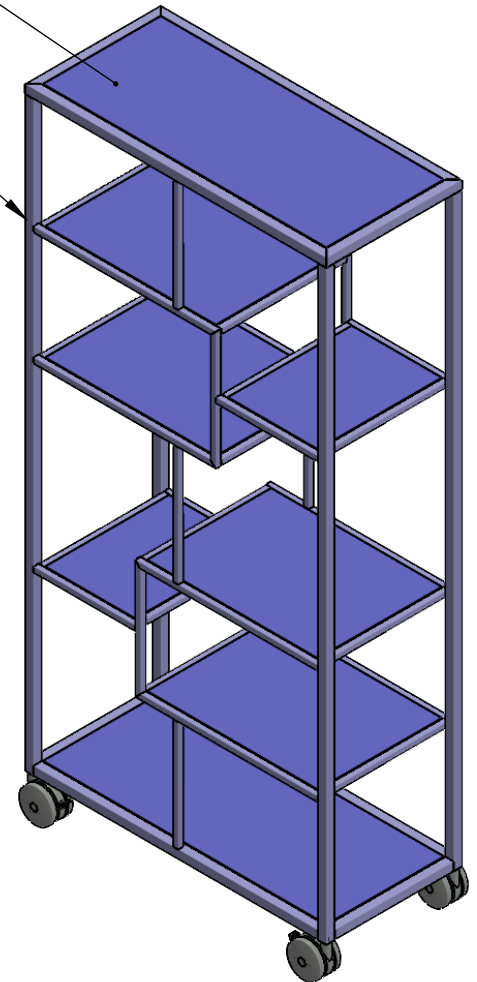

GLASS SHELVES

STAINLESS STEEL FRAME

4" TWIN WHEEL CASTERS

 j bar brand, llc
315 CEDAR ST. N.
CANNON FALLS, MN 55009

TITLE:

ETAGERE
ORIGINAL

SIZE
A

DWG. NO.
ET1000.SS

REV
A

SCALE: 1:20

SHEET 1 OF 1

DRAWING NO.

63171A08

PROPRIETARY AND CONFIDENTIAL

THE INFORMATION CONTAINED IN THIS DRAWING IS THE SOLE PROPERTY OF j bar brand, llc. ANY REPRODUCTION IN PART OR AS A WHOLE WITHOUT THE WRITTEN PERMISSION OF j bar brand, llc. IS PROHIBITED.