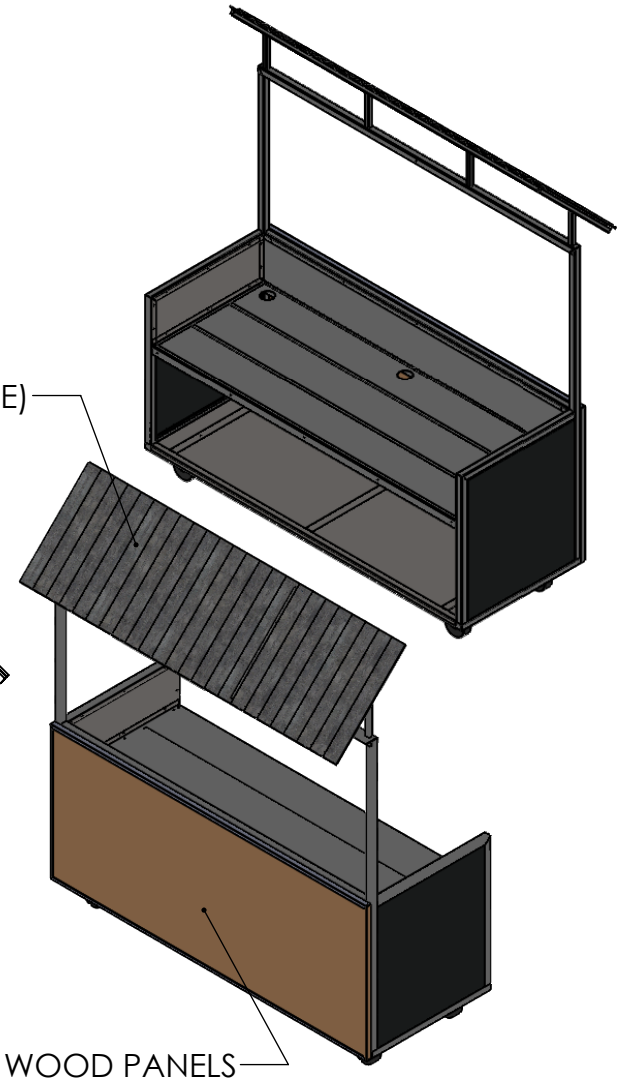

(VIEW SHOWN WITHOUT ROOF)

(4X) \varnothing 3.00 HOLES
 (3) ON COUNTER
 (1) ON BOTTOM SHELF

78.99
HEIGHT
W/O
ROOF

(2X) RIDGID
CASTERS THIS SIDE

ROOF SUPPORT WITH
CORRUGATED TIN
(BOLTED TO CART FRAME)

96.86
HEIGHT
WITH
ROOF

(2X) SWIVEL
CASTERS THIS SIDE;
(1) LOCKING, (1)
NON-LOCKING

WOOD PANELS

j bar brand, llc
 315 CEDAR ST. N.
 CANNON FALLS, MN 55009

TITLE:

FOOD CART
ASSEMBLY

SIZE	DWG. NO.	REV
A	FC1001.G	K

SCALE: 1:28 SHEET 1 OF 1