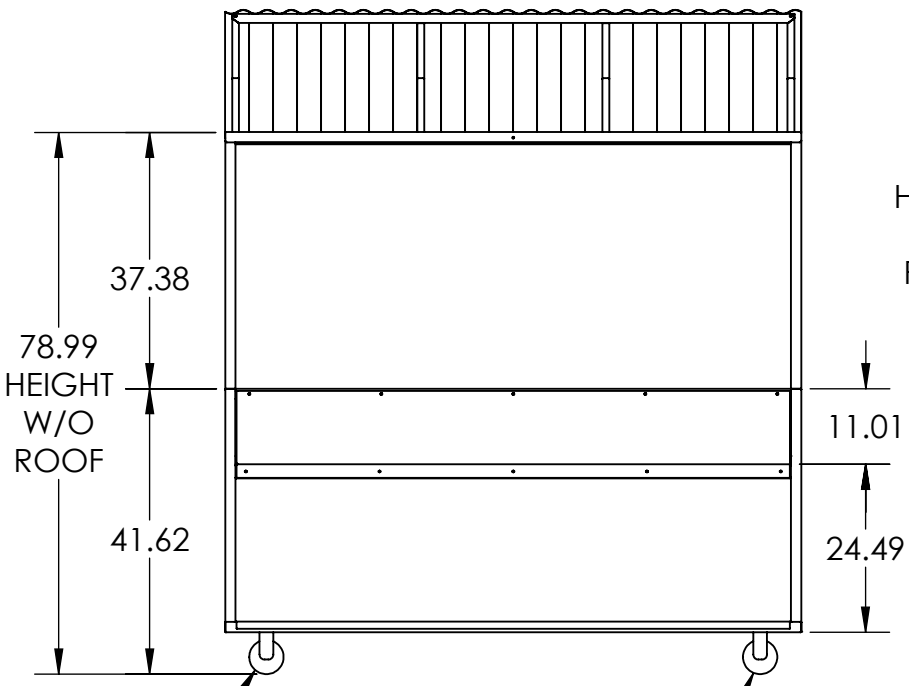

(VIEW SHOWN WITHOUT ROOF)

(4X) \varnothing 3.00 HOLES
 (3) ON COUNTER
 (1) ON BOTTOM SHELF

78.99
HEIGHT
W/O
ROOF

(2X) RIDGID
CASTERS THIS SIDE

ROOF SUPPORT WITH
CORRUGATED TIN
(BOLTED TO CART FRAME)

96.86
HEIGHT
WITH
ROOF

(2X) SWIVEL
CASTERS THIS SIDE;
(1) LOCKING, (1)
NON-LOCKING

WOOD PANELS

j bar brand, llc
 315 CEDAR ST. N.
 CANNON FALLS, MN 55009

TITLE:

FOOD CART
ASSEMBLY

SIZE	DWG. NO.	REV
A	FC1001.G	K

SCALE: 1:28 SHEET 1 OF 1