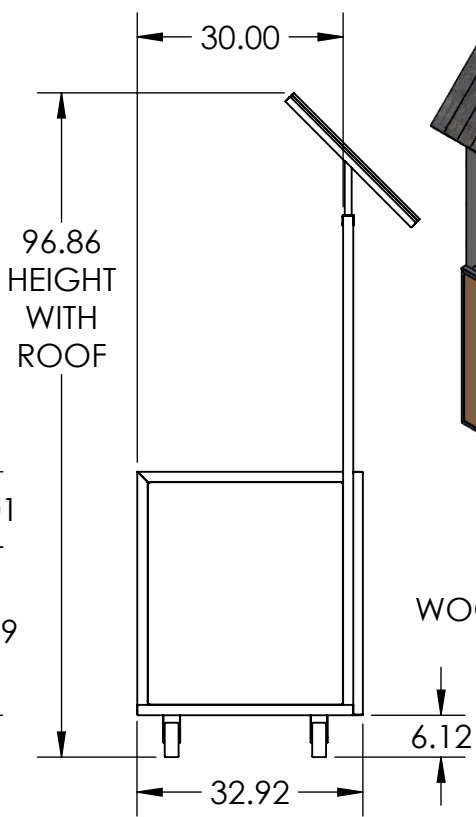

(VIEW SHOWN WITHOUT ROOF)

(4X) \varnothing 3.00 HOLES
 (3) ON COUNTER
 (1) ON BOTTOM SHELF

78.99
HEIGHT
W/O
ROOF

(2X) RIDGID
CASTERS THIS SIDE

ROOF SUPPORT WITH
CORRUGATED TIN
(BOLTED TO CART FRAME)

96.86
HEIGHT
WITH
ROOF

(2X) SWIVEL
CASTERS THIS SIDE;
(1) LOCKING, (1)
NON-LOCKING

WOOD PANELS

j bar brand, llc
 315 CEDAR ST. N.
 CANNON FALLS, MN 55009

TITLE:

FOOD CART
ASSEMBLY

SIZE	DWG. NO.	REV
A	FC1001.G	K

SCALE: 1:28 SHEET 1 OF 1