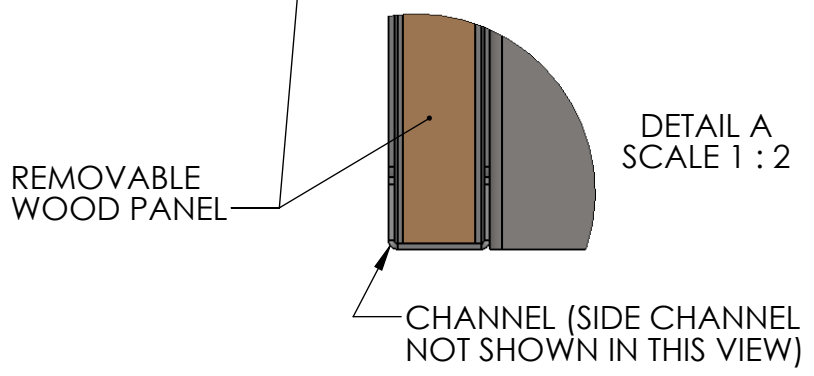

PROPRIETARY AND CONFIDENTIAL
THE INFORMATION CONTAINED IN THIS DRAWING IS THE SOLE PROPERTY OF j bar brand, llc. ANY REPRODUCTION IN PART OR AS A WHOLE WITHOUT THE WRITTEN PERMISSION OF j bar brand, llc. IS PROHIBITED.

j bar brand, llc
315 CEDAR ST. N.
CANNON FALLS, MN 55009

TITLE:
CONDIMENT BAR
ASSEMBLY

SIZE A	DWG. NO. BK3003	REV B
SCALE: 1:24		SHEET 1 OF 1